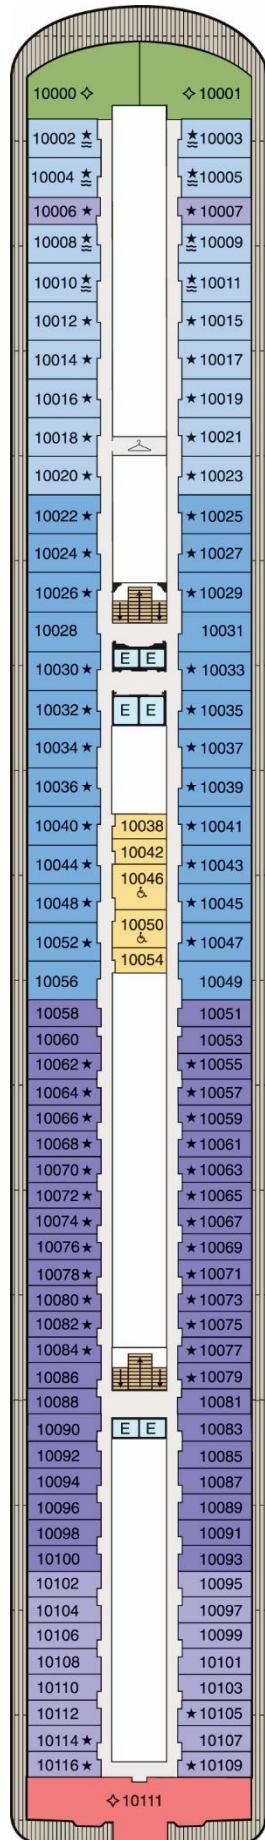

Deck 7:

Legend

- Concierge Level Veranda (A2)
- Veranda Stateroom (B2)
- Veranda Stateroom (B3)
- Veranda Stateroom (B4)
- Deluxe Ocean View (C)
- Penthouse Suite (PH1)
- Penthouse Suite (PH2)
- ♿ Wheelchair Accessible
- ★ Triple with Sofabed
- E Elevator
- ☽ Launderette
- || Connecting Staterooms

Deck 8:

Legend

- Veranda Stateroom (B1)
- Veranda Stateroom (B2)
- Inside Stateroom (G)
- Owner's Suite (OS)
- Vista Suite (VS)
- ★ Triple with Sofabed
- E Elevator
- Launderette
- || Connecting Staterooms

Deck 9:

Legend

- Concierge Level Veranda (A2)
- Concierge Level Veranda (A3)
- Concierge Level Veranda (A4)
- Inside Stateroom (F)
- Owner's Suite (OS)
- Penthouse Suite (PH3)
- Vista Suite (VS)
- ★ Triple with Sofabed
- E Elevator
- ☽ Launderette

Deck 10:

Legend

- Concierge Level Veranda (A1)
- Concierge Level Veranda (A2)
- Inside Stateroom (F)
- Owner's Suite (OS)
- Penthouse Suite (PH2)
- Penthouse Suite (PH3)
- Vista Suite (VS)
- Wheelchair Accessible
- ★ Triple with Sofabed
- E Elevator
- Launderette