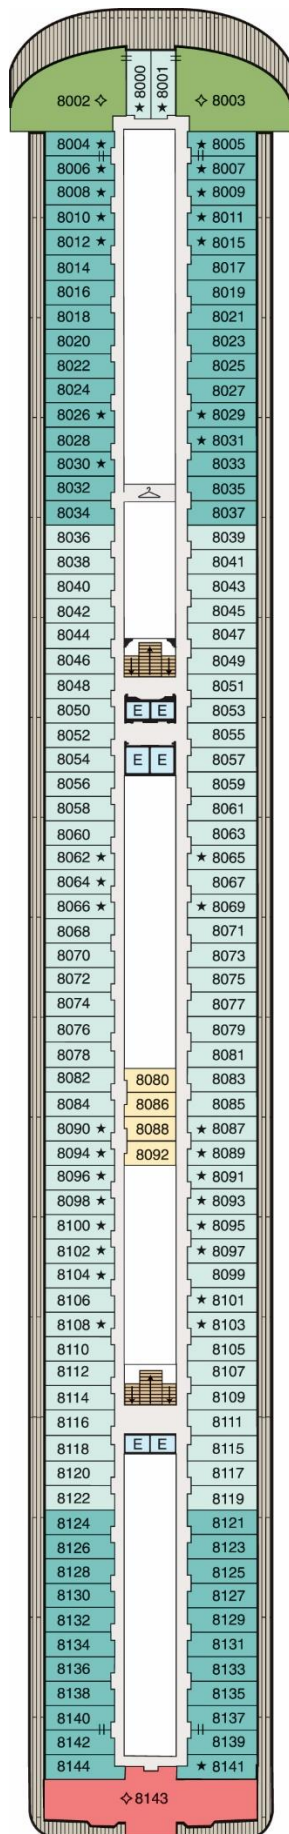

Deck 7:

Legend

- Concierge Level Veranda (A2)
- Veranda Stateroom (B2)
- Veranda Stateroom (B3)
- Veranda Stateroom (B4)
- Deluxe Ocean View (C)
- Penthouse Suite (PH1)
- Penthouse Suite (PH2)
- ♿ Wheelchair Accessible
- ★ Triple with Sofabed
- E Elevator
- ☽ Launderette
- || Connecting Staterooms

Deck 8:

Legend

- Veranda Stateroom (B1)
- Veranda Stateroom (B2)
- Inside Stateroom (G)
- Owner's Suite (OS)
- Vista Suite (VS)
- ★ Triple with Sofabed
- E Elevator
- Launderette
- || Connecting Staterooms

Deck 9:

Legend

- Concierge Level Veranda (A2)
- Concierge Level Veranda (A3)
- Concierge Level Veranda (A4)
- Inside Stateroom (F)
- Owner's Suite (OS)
- Penthouse Suite (PH3)
- Vista Suite (VS)
- ★ Triple with Sofabed
- E Elevator
- ☽ Launderette

Deck 10:

Legend

- Concierge Level Veranda (A1)
- Concierge Level Veranda (A2)
- Inside Stateroom (F)
- Owner's Suite (OS)
- Penthouse Suite (PH2)
- Penthouse Suite (PH3)
- Vista Suite (VS)
- Wheelchair Accessible
- ★ Triple with Sofabed
- E Elevator
- Launderette