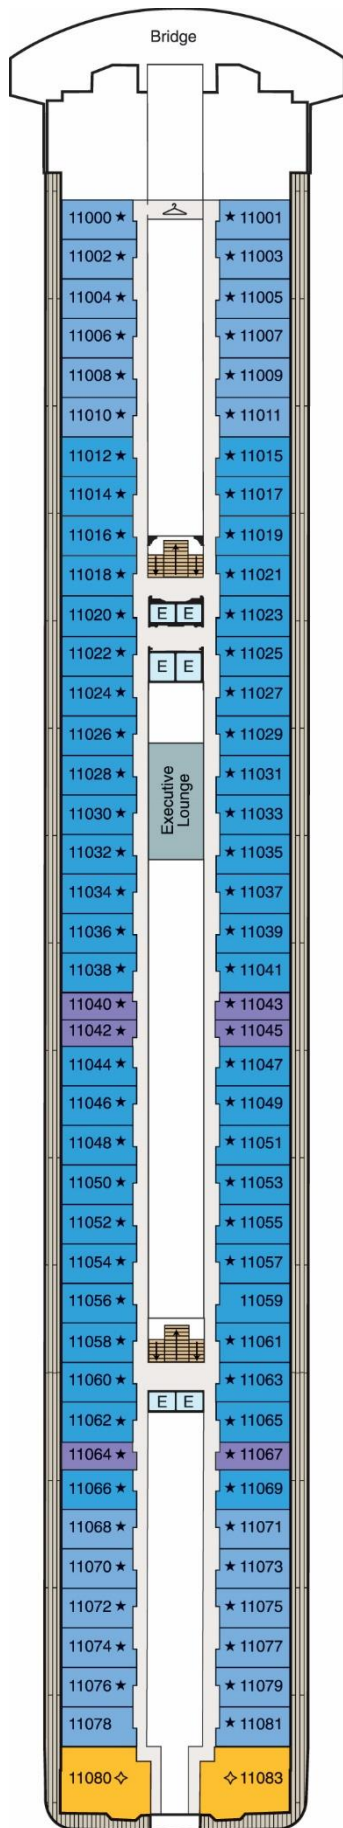

Deck 11:

Legend

- Concierge Level Veranda (A1)
- Oceania Suite (OC)
- Penthouse Suite (PH1)
- Penthouse Suite (PH2)
- ★ Triple with Sofabed
- E Elevator
- ⌵ Laundrette