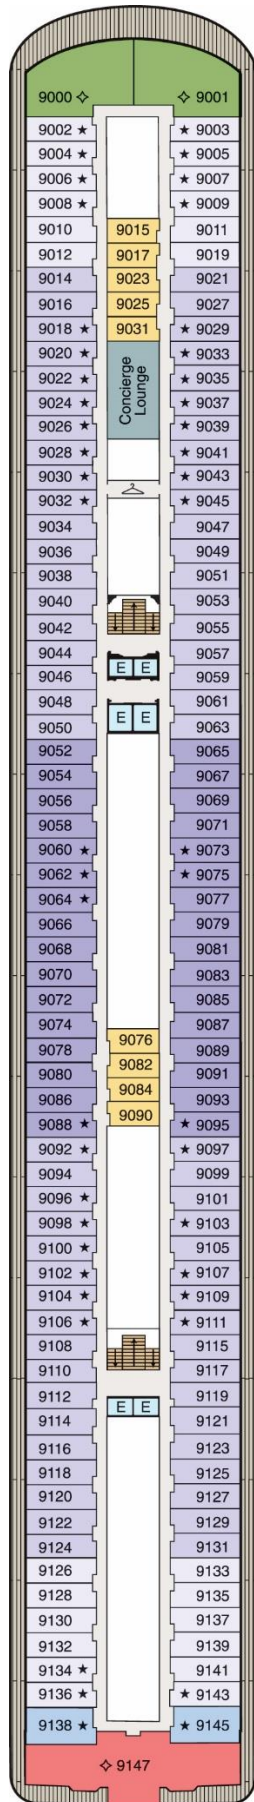

Deck 7:

Legend

- Concierge Level Veranda (A2)
- Veranda Stateroom (B2)
- Veranda Stateroom (B3)
- Veranda Stateroom (B4)
- Deluxe Ocean View (C)
- Penthouse Suite (PH1)
- Penthouse Suite (PH2)
- ♿ Wheelchair Accessible
- ★ Triple with Sofabed
- E Elevator
- ☽ Launderette
- || Connecting Staterooms

Deck 8:

Legend

- Veranda Stateroom (B1)
- Veranda Stateroom (B2)
- Inside Stateroom (G)
- Owner's Suite (OS)
- Vista Suite (VS)
- ★ Triple with Sofabed
- E Elevator
- Launderette
- || Connecting Staterooms

Deck 9:

Legend

- Concierge Level Veranda (A2)
- Concierge Level Veranda (A3)
- Concierge Level Veranda (A4)
- Inside Stateroom (F)
- Owner's Suite (OS)
- Penthouse Suite (PH3)
- Vista Suite (VS)
- ★ Triple with Sofabed
- E Elevator
- ☽ Launderette

Deck 10:

Legend

- Concierge Level Veranda (A1)
- Concierge Level Veranda (A2)
- Inside Stateroom (F)
- Owner's Suite (OS)
- Penthouse Suite (PH2)
- Penthouse Suite (PH3)
- Vista Suite (VS)
- Wheelchair Accessible
- ★ Triple with Sofabed
- E Elevator
- Launderette