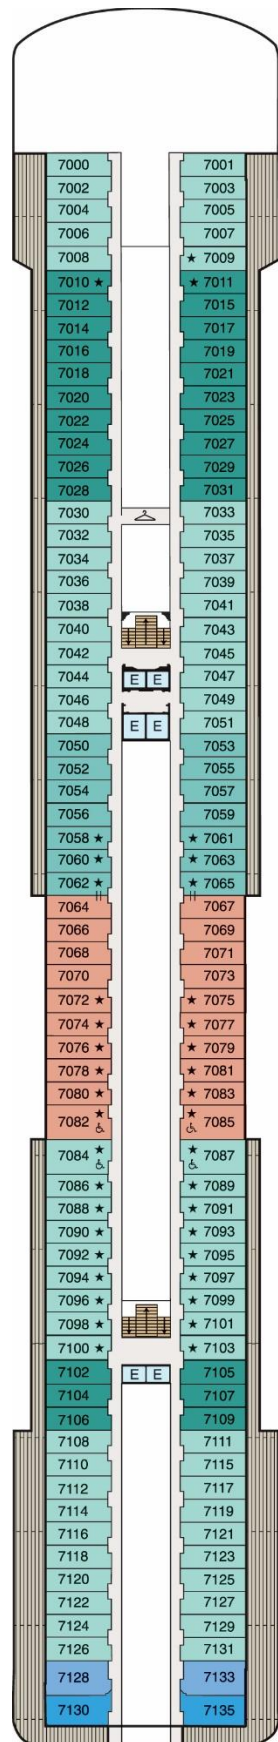

Deck 7:

Legend

- Concierge Level Veranda (A2)
- Veranda Stateroom (B2)
- Veranda Stateroom (B3)
- Veranda Stateroom (B4)
- Deluxe Ocean View (C)
- Penthouse Suite (PH1)
- Penthouse Suite (PH2)
- ♿ Wheelchair Accessible
- ★ Triple with Sofabed
- E Elevator
- ☽ Launderette
- || Connecting Staterooms

Deck 8:

Legend

- Veranda Stateroom (B1)
- Veranda Stateroom (B2)
- Inside Stateroom (G)
- Owner's Suite (OS)
- Vista Suite (VS)
- ★ Triple with Sofabed
- E Elevator
- Launderette
- || Connecting Staterooms

Deck 9:

Legend

- Concierge Level Veranda (A2)
- Concierge Level Veranda (A3)
- Concierge Level Veranda (A4)
- Inside Stateroom (F)
- Owner's Suite (OS)
- Penthouse Suite (PH3)
- Vista Suite (VS)
- ★ Triple with Sofabed
- E Elevator
- ☽ Launderette

Deck 10:

Legend

- Concierge Level Veranda (A1)
- Concierge Level Veranda (A2)
- Inside Stateroom (F)
- Owner's Suite (OS)
- Penthouse Suite (PH2)
- Penthouse Suite (PH3)
- Vista Suite (VS)
- Wheelchair Accessible
- ★ Triple with Sofabed
- E Elevator
- Launderette